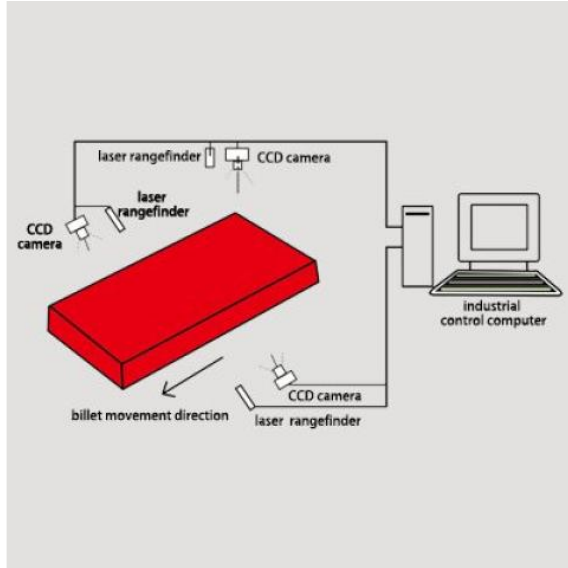

High-Precision Billet (Cut-by-Weight) Cut-to-Length System

Contact: Floria Liang

Email: sales@whzfy.com

https://postlister.com/business-industry/industrial-machinery-tools/high-precision-billet-cut-by-weight-cut-to-length-system_i3238

Address:

Wuhan

Price:

Check with seller

Overview

The system realizes the fixed-length measurement of the width, thickness and length of the continuously cast product through machine vision and laser ranging system. The measured data is transmitted to the host system through the optical fiber. The host system calculates the weight of each billet according to different steel grades and specific gravity, so that we can realize the fixed length measurement and fixed weight control of the cast products and the precise control of the steelmaking process in the production process. After cutting the billets by fixed weight and length, the fixed weight cut-to-length system is checked by the online weighing measurement system, so as to give feedback to the fixed length model of control system.

The slab number (automatic checking) can also be automatically identified online by using machine vision, and the weight and slab number can be automatically stored in the local database for use in the production and management system.

The measuring principle of the system

On the upper surface of the billet, a set of linear CCD cameras and a laser ranging instrument are respectively installed. Through machine vision and laser correction, we can achieve precise measurement of the cast products' shape. Through accurate cast products'