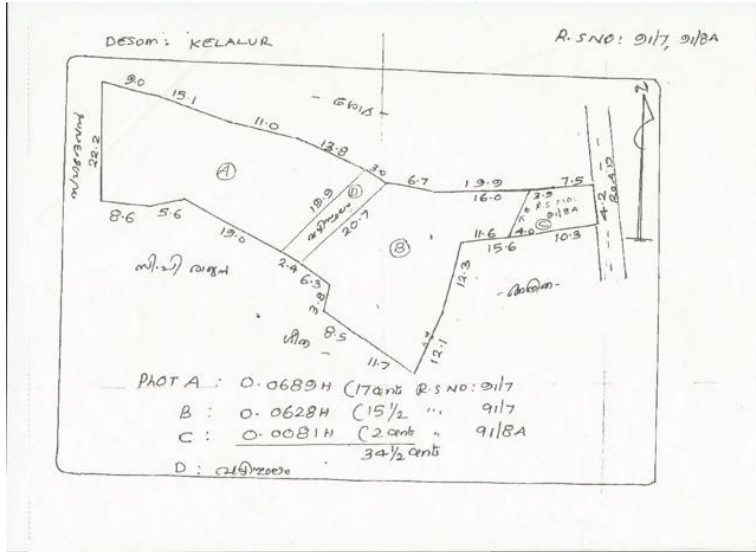

Address:

**Padinjattumuri Mambaram Via Pinarayi, Tellicherry**

Price:

**? 18975000.00**

34.5 cent of prime property for sale in padinjattumuri Mambaram near pinarayi and few kilometer to Kannur Mambaram kuthuparamba junction the plot can be purchased wholly or partially the plot is close to pinarayi convention centre , around which future govt project are in pipeline